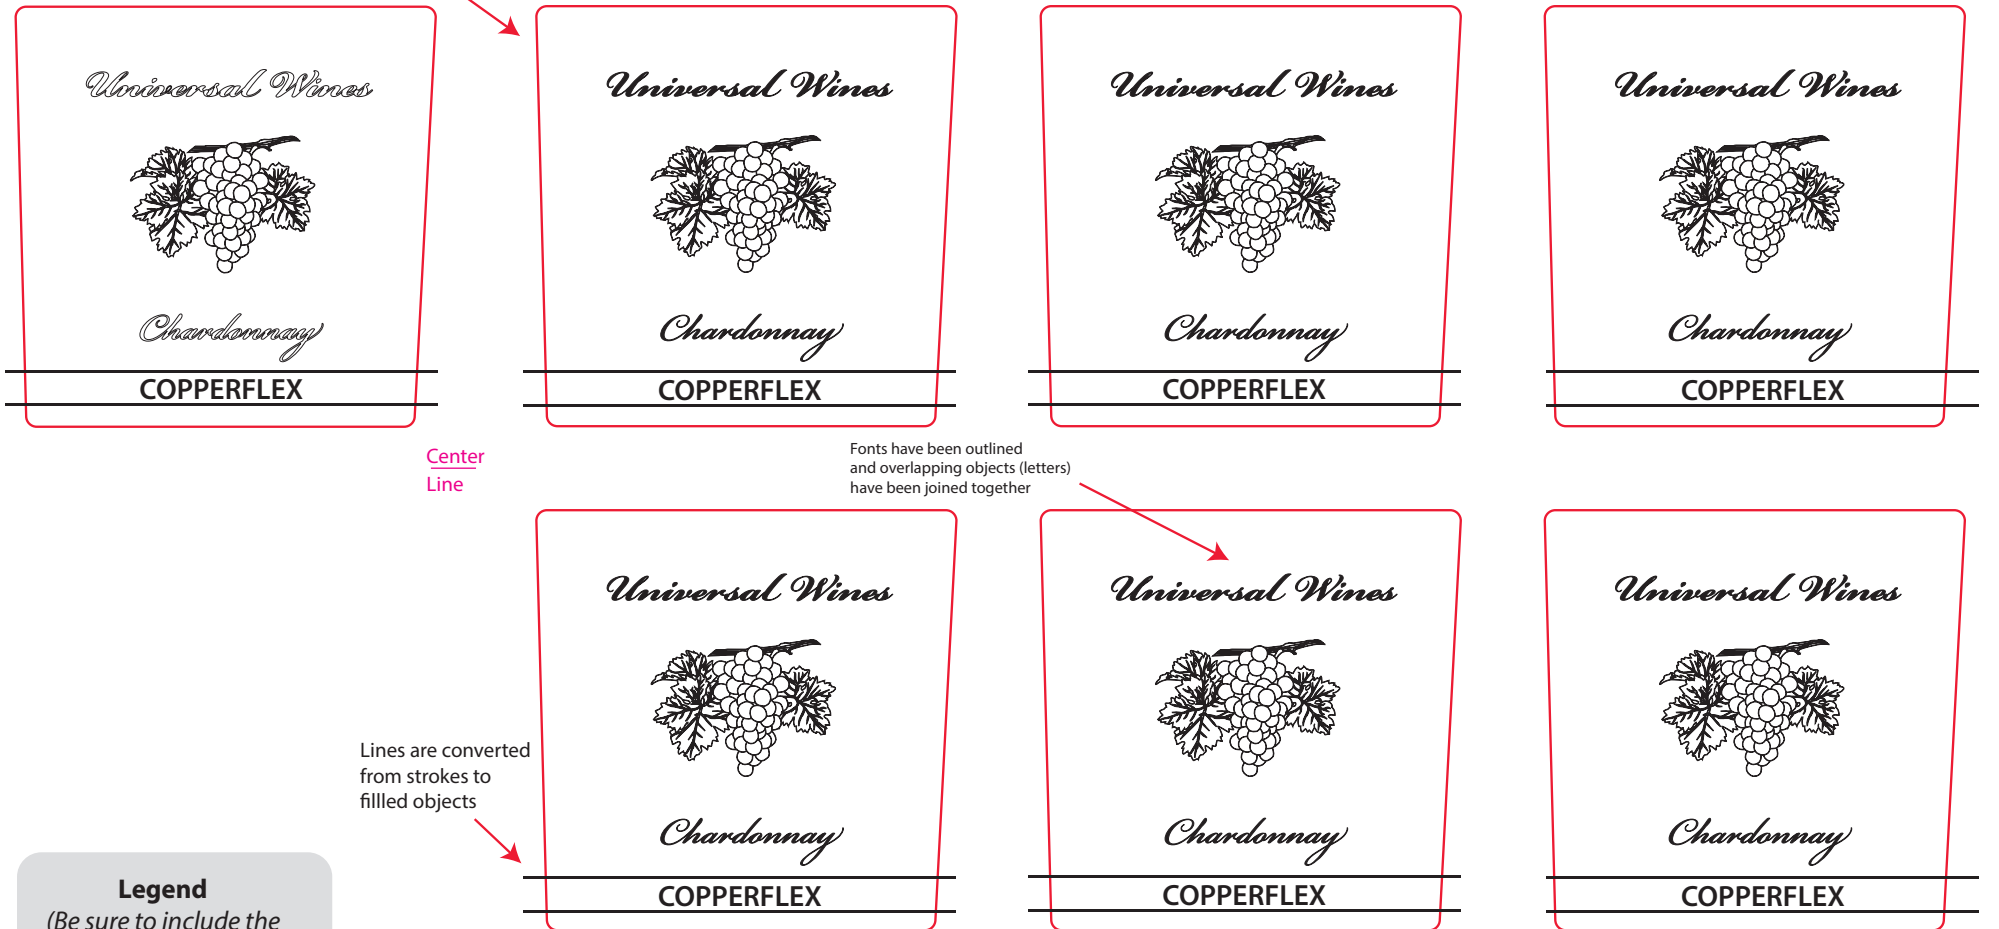

CopperFlex® File Setup

Die cut lines shown as different color and on a different layer

Web direction →

GEAR SIDE

Art in artwork view

Legend

(Be sure to include the following information):

- Die Cut Lines
- Gear Side
- Center Line
- Web Direction
- Bearers/Targets if needed
- Emboss